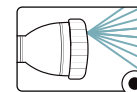

Cone

Wide, fine spray dispersion.