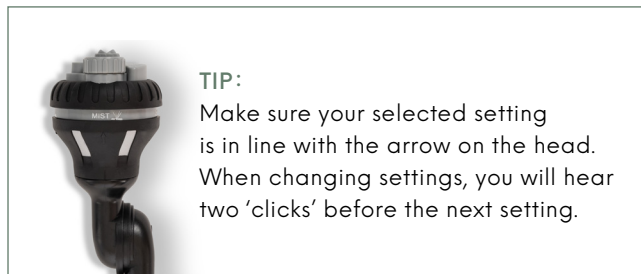

Kit Contents

- 1 x 4-pattern Extendable Wand
- 1 x Male Hose Connector

The 4-Pattern Extendable Wand is great for both watering and cleaning. With the extendable handle, pivot head and in-built flow control, it is perfect for hard to access areas.

Instructions

STEP 1

If not already attached, screw the Hoselink Male Hose Connector into the base of the wand.

STEP 2

Use a point and twist action to attach to the Hoselink fitting on your garden hose. If not using Hoselink fittings, screw the wand directly onto your hose end.

STEP 3

Select the desired watering setting. Turn flow control to ON position by turning the operating lever as per arrow direction.

Extending and Unscrewing

Find the black nut located above the second foam grip.

Unscrew the nut, pull the wand's head up to your desired length and then re-tighten the nut to secure in place.

Settings

Mist

Wide mist spray for seedlings.

Cone

Wide, fine spray dispersion.

Gutter

Hard, direct spray perfect for gutter cleaning.

Shower

Shower spray ideal for plants, garden beds and pots.